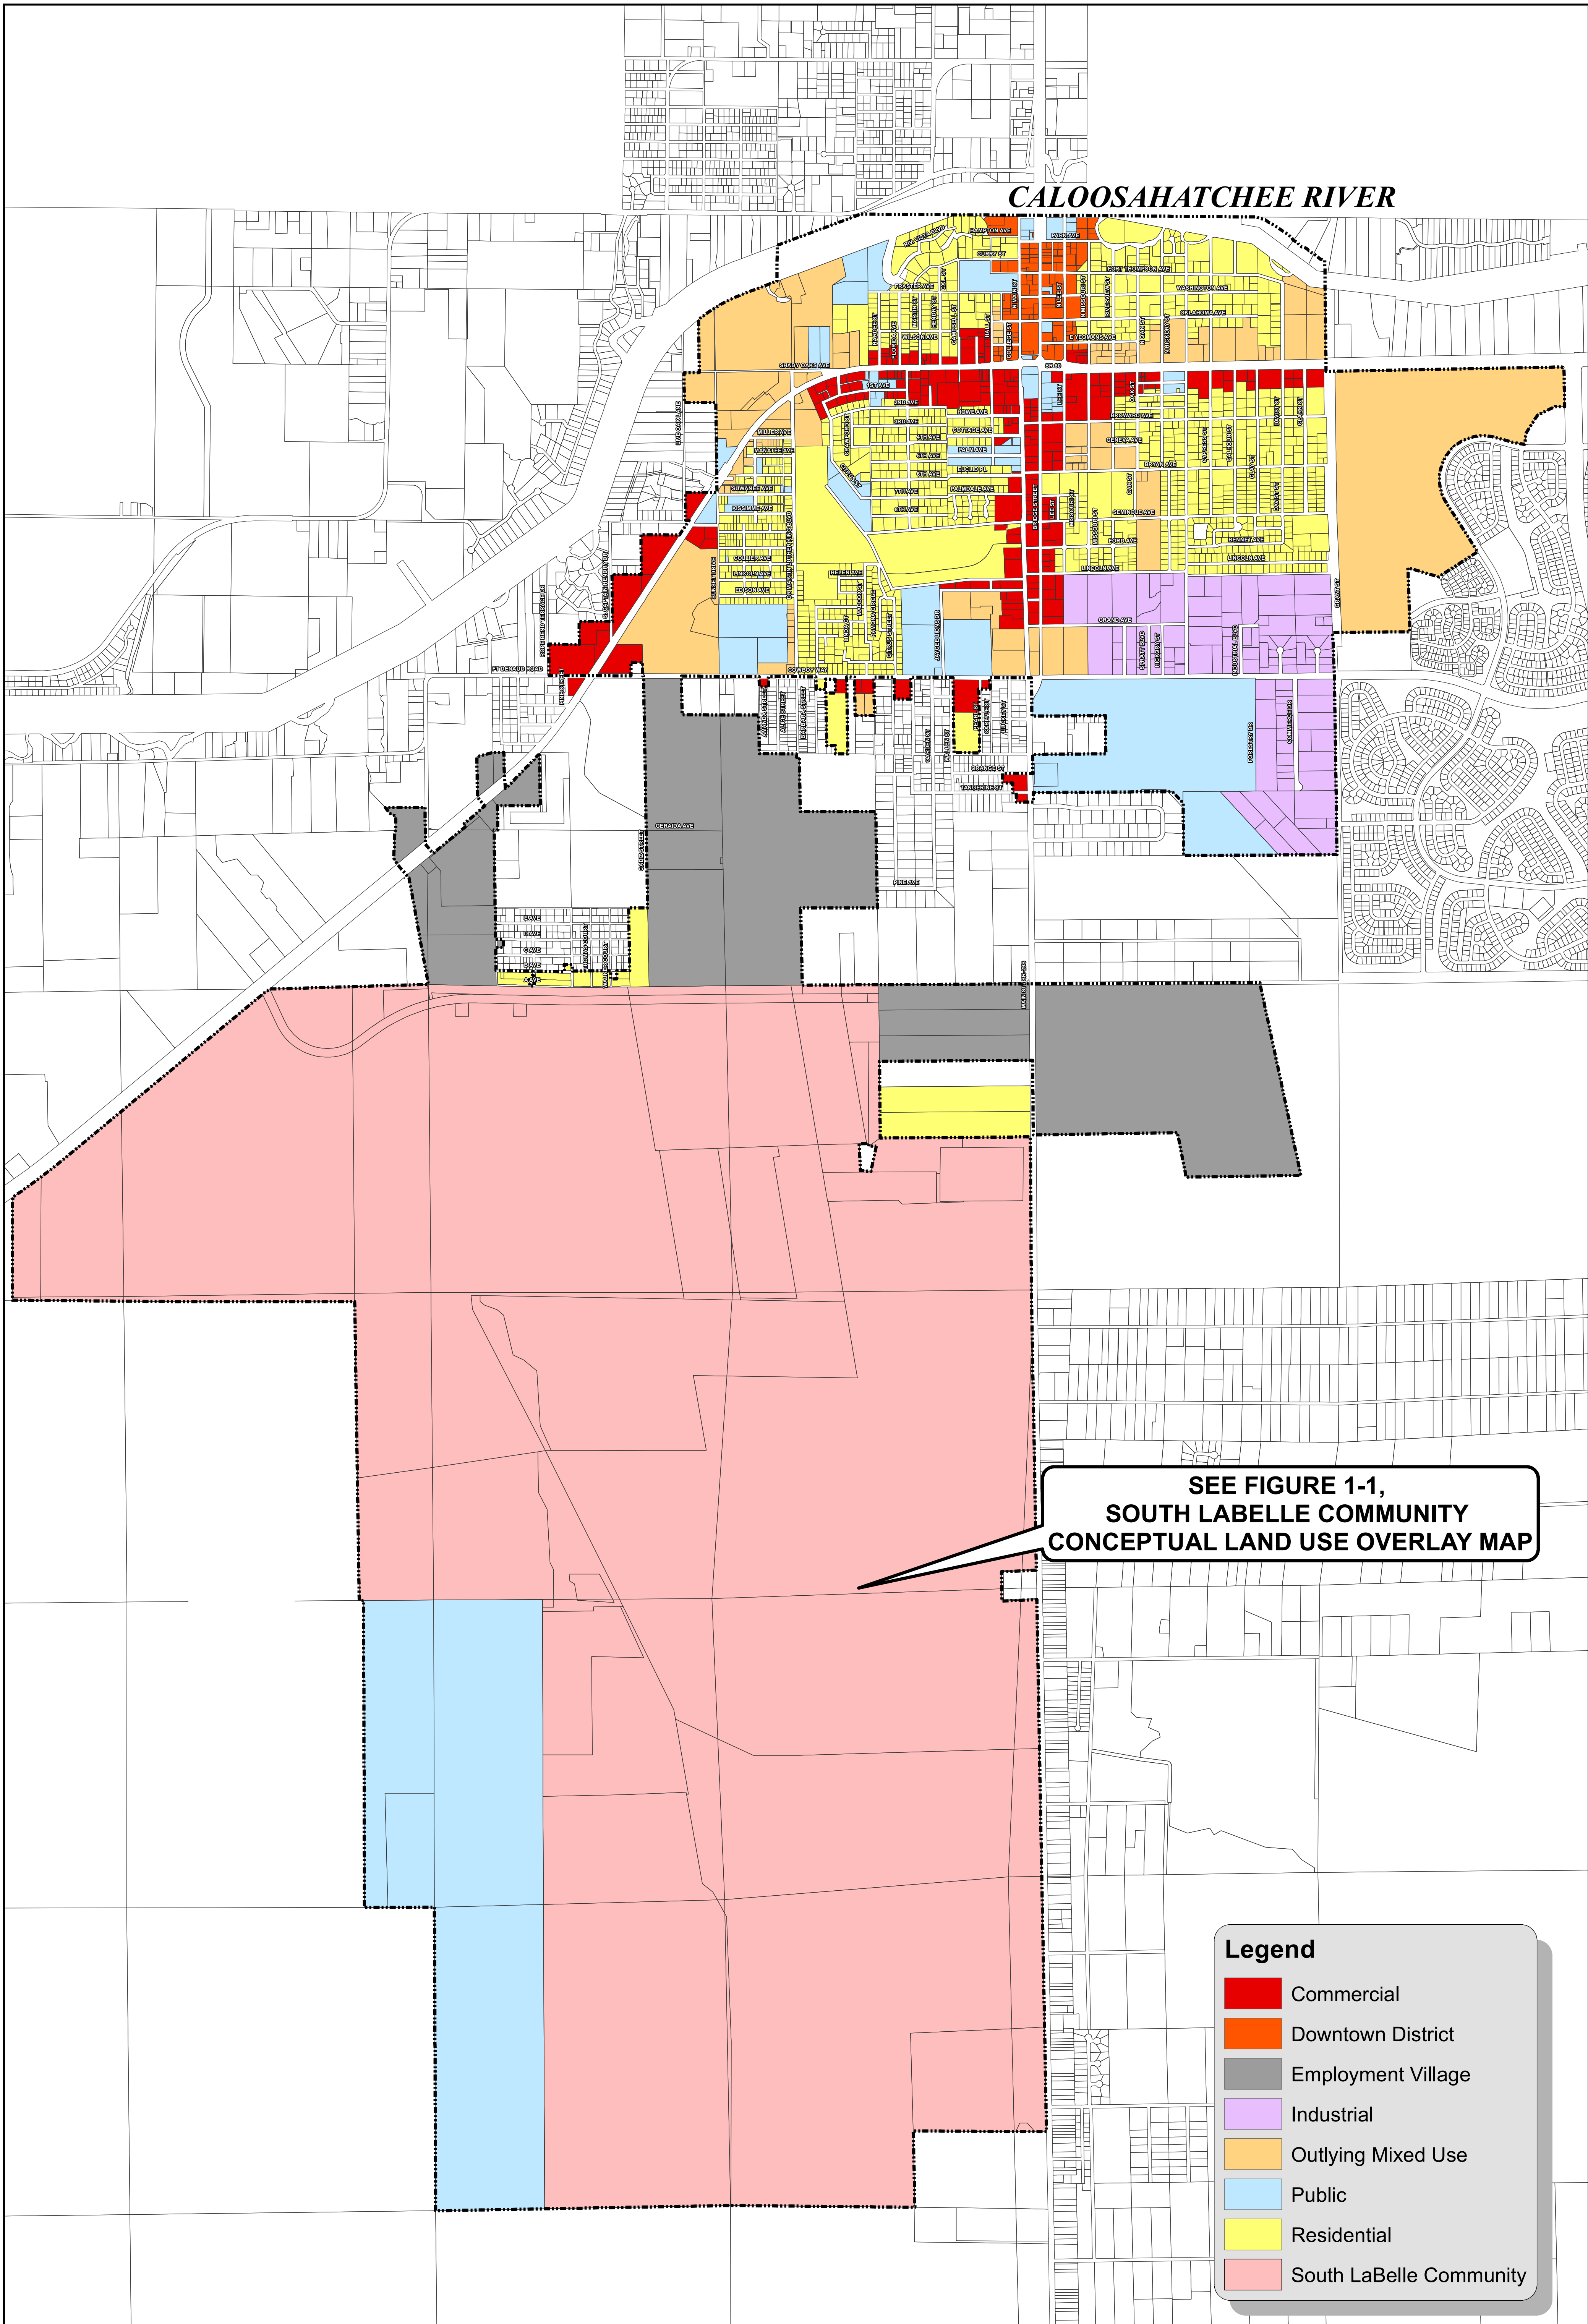

CALOOSAHATCHEE RIVER

SEE FIGURE 1-1,
SOUTH LABELLE COMMUNITY
CONCEPTUAL LAND USE OVERLAY MAP

Legend

- Commercial
- Downtown District
- Employment Village
- Industrial
- Outlying Mixed Use
- Public
- Residential
- South LaBelle Community

City of LaBelle Future Land Use Map

Amended July 2020